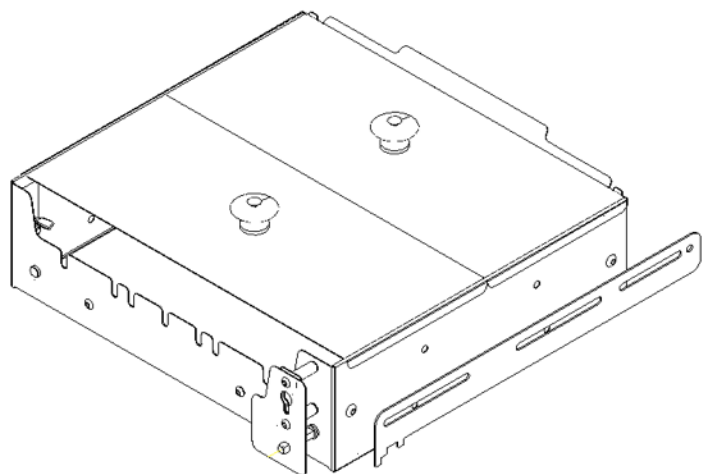

SPINARRI

RAIL KIT - Type 2

1

2

x2

3

x2

22.5 Kettle